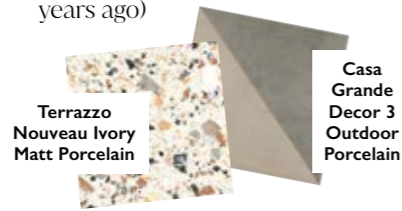

5 The size of our warehousing has grown with our brand. Our Monmouth sites now covers an area of 15 acres, the equivalent of approximately 22 football pitches.

6 Although we are Mandarin Stone by name, over 60% of our orders are porcelain (which we only introduced 13 years ago)

7 Marble has been part of our collection since the early days and in recent years this amazing natural stone has never been more popular.

8 Mandarin Stone began in 1989, the same year that the World Wide Web was invented and the 'fall' of The Berlin Wall.

9 Our founder and owner although 71 years young, still travels the world as part of the buying team.

10 Originally deliveries were made using a Land Rover and trailer. We now have over 20 Mandarin branded vehicles of various types delivering across the UK.

11 We now deliver over 1000 pallets each week from the humble beginnings of 20.

12 Our first ever sale in 1989 was a slate called Silver Blue from South Africa. This was stocked in many sizes along with a 'hand chipped edge' 405x280mm version and retailed at under £20m².