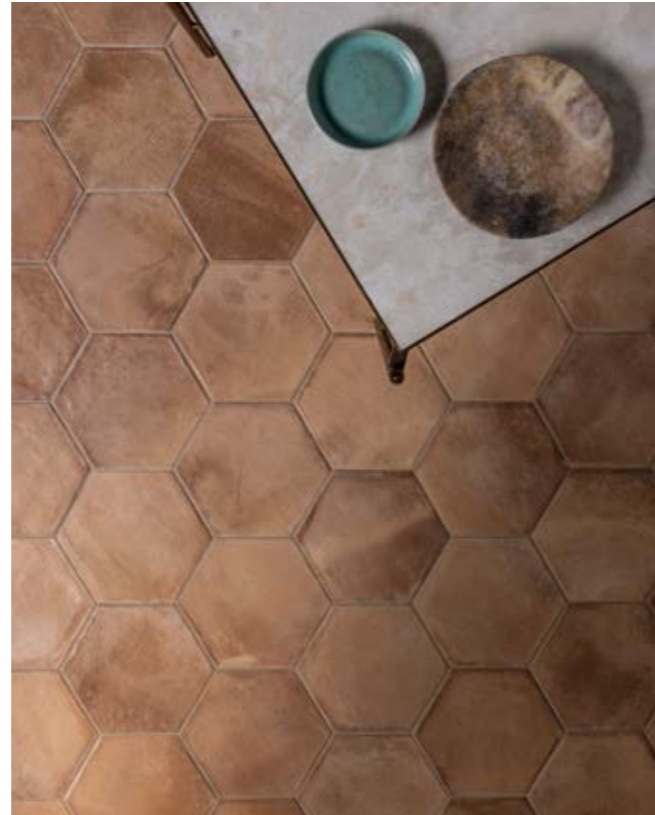

THIS PAGE LEFT Wall Prairie Earth Matt Porcelain, Prairie Ivory Matt Porcelain, Prairie Sand Matt Porcelain
Floor Prairie Earth Decor Matt Porcelain **RIGHT** Clay Cotto Matt Porcelain Hexagon **OPPOSITE** Soho Green Gloss Porcelain, Soho Green Matt Porcelain, Soho Dark Brown Gloss Porcelain, Soho Dark Brown Matt Porcelain, Soho Light Brown Matt Porcelain, Soho Light Brown Gloss Porcelain, Soho Cotto Matt Porcelain, Soho Cotto Gloss Porcelain, Soho Marron Matt Porcelain, Soho Marron Gloss Porcelain