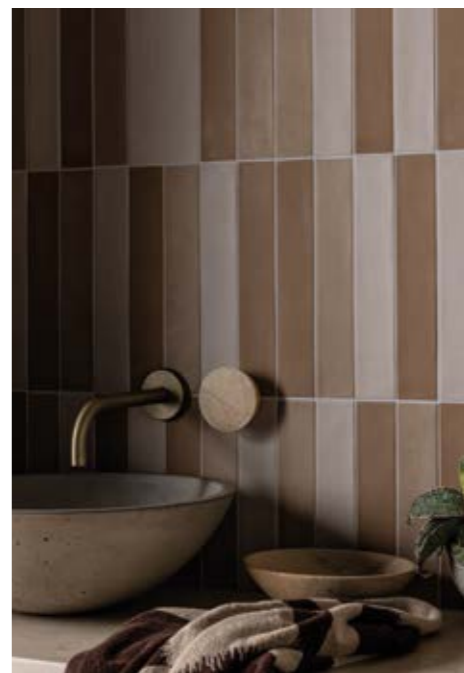

Soho Light Brown Matt
Porcelain Square

Soho Cotto
Gloss Porcelain

Clay Cotto Matt
Porcelain Hexagon

Riad Terracotta/Blue Decor
Terracotta Effect Porcelain

Wall Garda Grey Stone Effect Porcelain **Floor** Valencia Terra Matt Terracotta
Effect Porcelain, Valencia Terra Matt Terracotta Effect Porcelain Picket