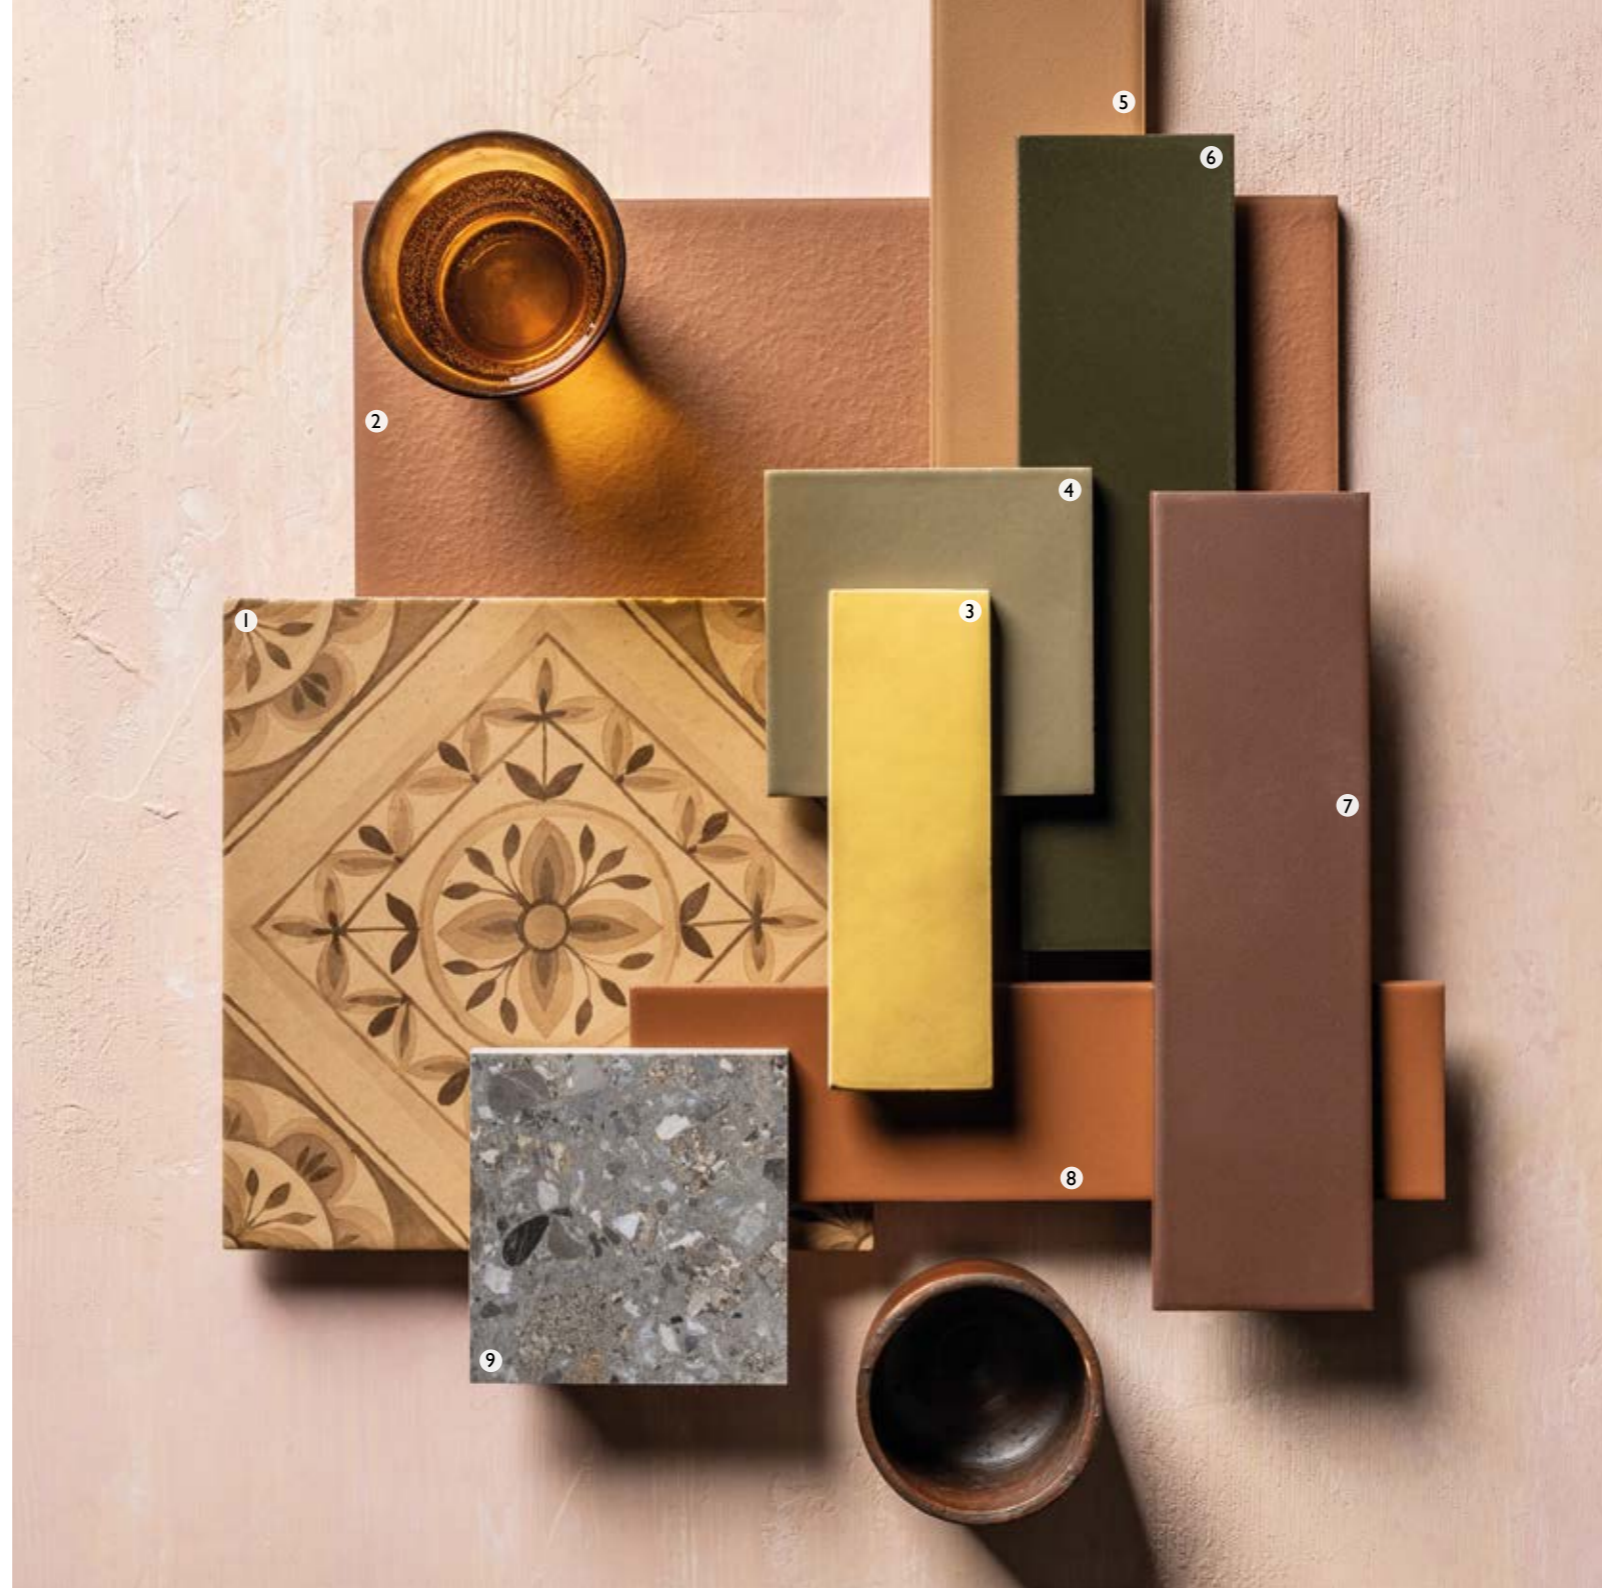

TOP Safi Lupita Porcelain, Safi Terra Base Porcelain
BOTTOM Wildwood Medium Matt Wood Effect Porcelain