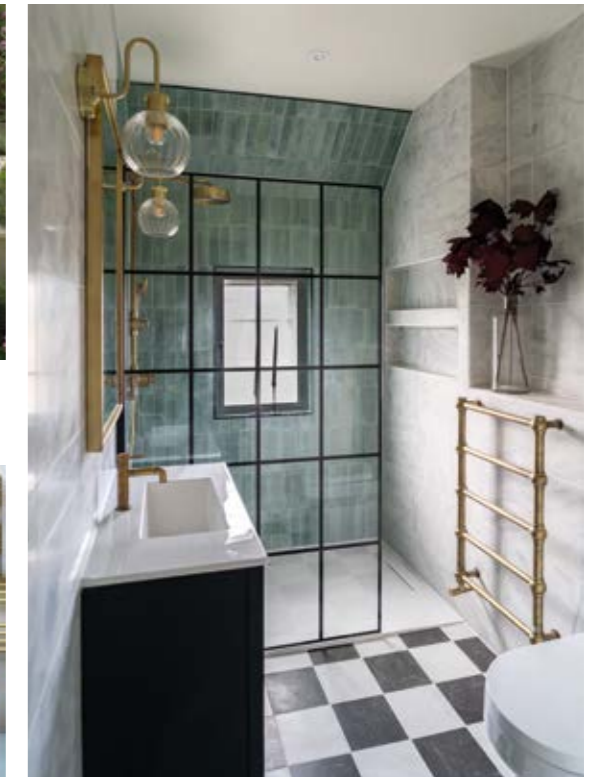

Mixed materials

A classic bathroom style of marble chequer floor and walls, whilst the glazed shower tiles give a contemporary twist and splash of colour.
 Calacatta Honed Marble, Hoxton Aqua Gloss Porcelain, Fitz Black Honed Marble, Fitz White Honed Marble
 @hazelmorrisinteriors @michellestorm_photostories