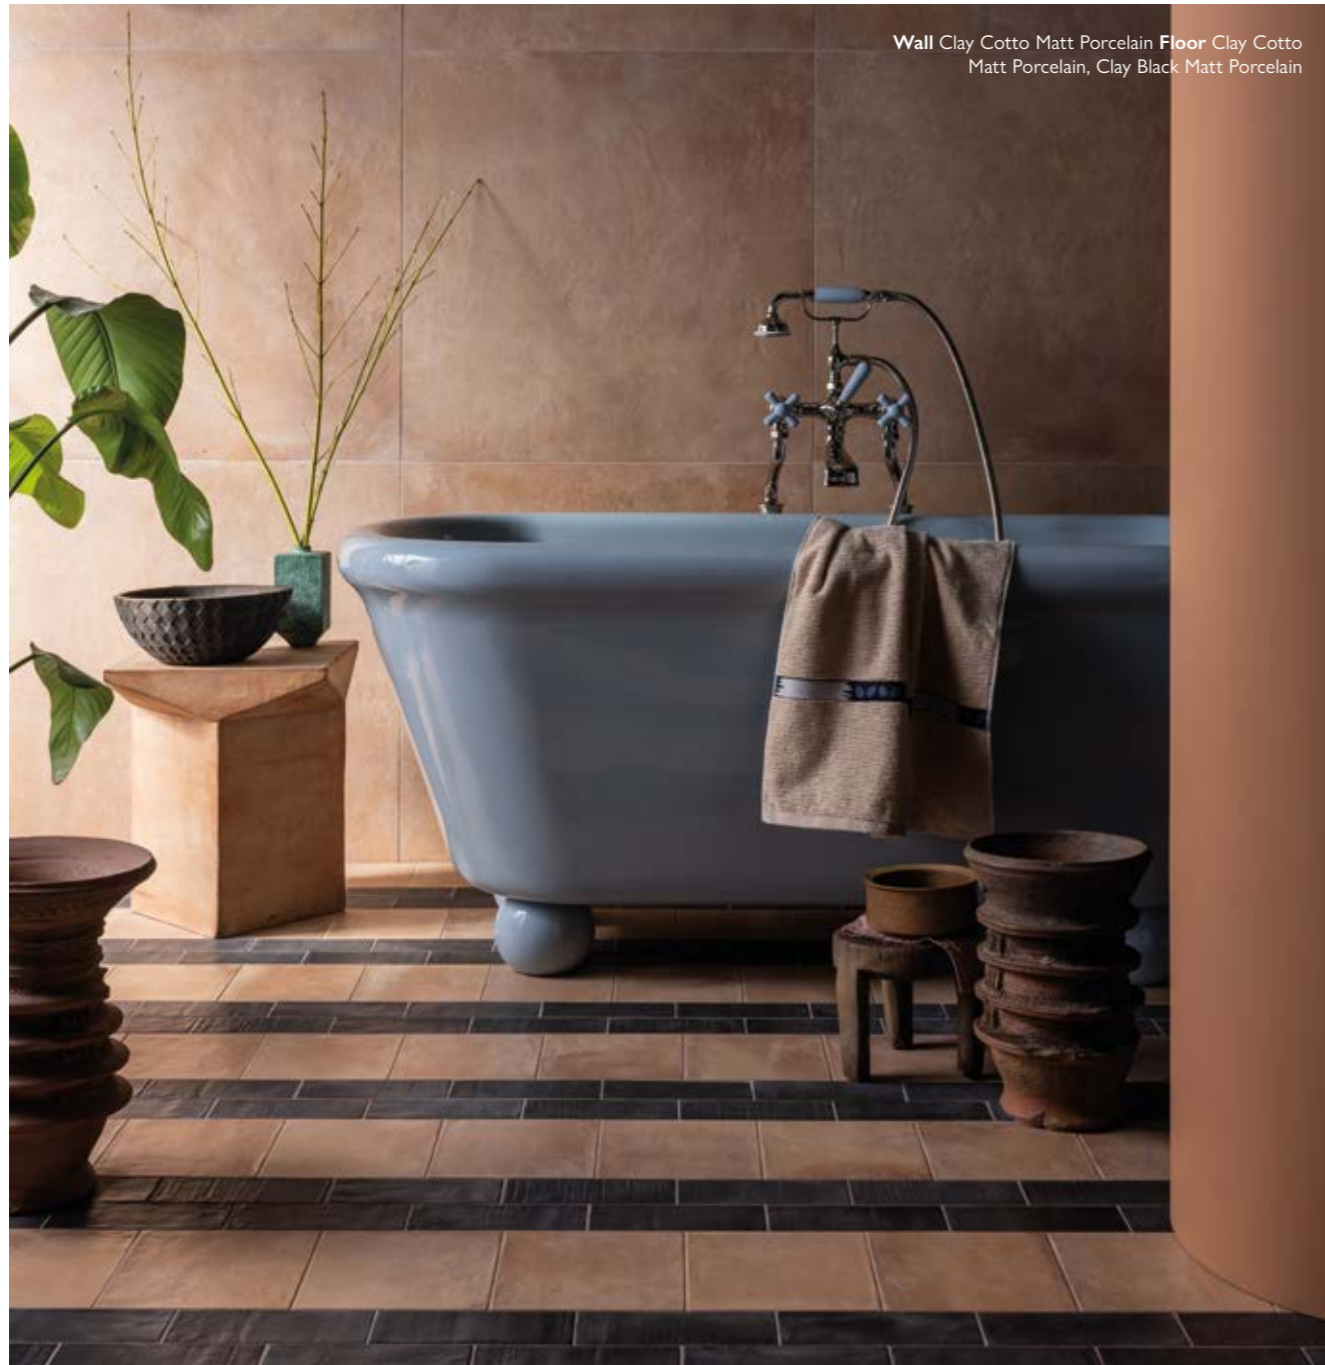

Wall Clay Cotto Matt Porcelain Floor Clay Cotto
Matt Porcelain, Clay Black Matt Porcelain

Stripey style

As a bold motif, stripes leave a big impression – whether arranged in chevron patterns, block colours or thin verticals