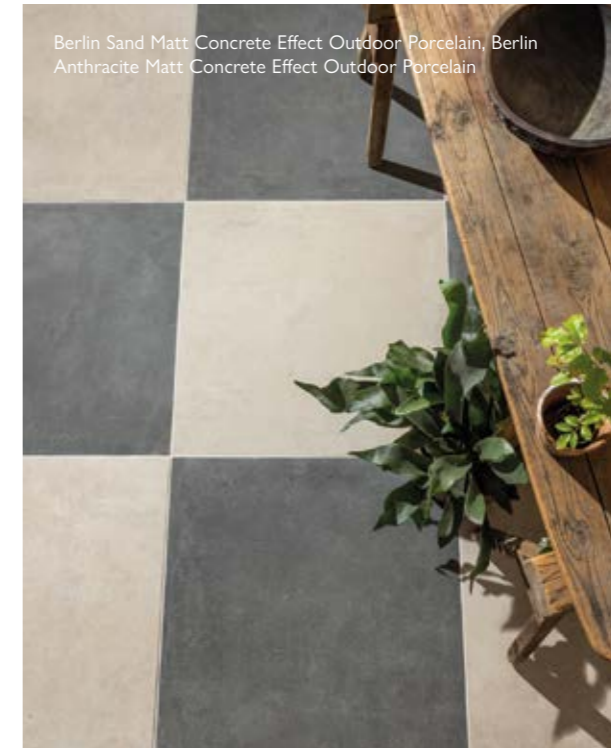

OPPOSITE Wall Zellige 2022 Coral Gloss Ceramic **Floor** Rosso Di Scacchi Tumbled Marble **THIS PAGE**
CLOCKWISE Pastella Green Matt Porcelain, Hoxton Pink Gloss Porcelain **Wall** Stix Teal Matt Ceramic, Gemstone
Green Matt Onyx Effect Porcelain **Floor** Gemstone Green Matt Onyx Effect Porcelain, Terrazzo Nouveau Lemon
Matt Terrazzo Effect Porcelain

Berlin Sand Matt Concrete Effect Outdoor Porcelain, Berlin Anthracite Matt Concrete Effect Outdoor Porcelain

Chequer play

For an innovative take on chequerboard, experiment with tones or small-scale geometrics. Alternatively, go classic with a monochrome design