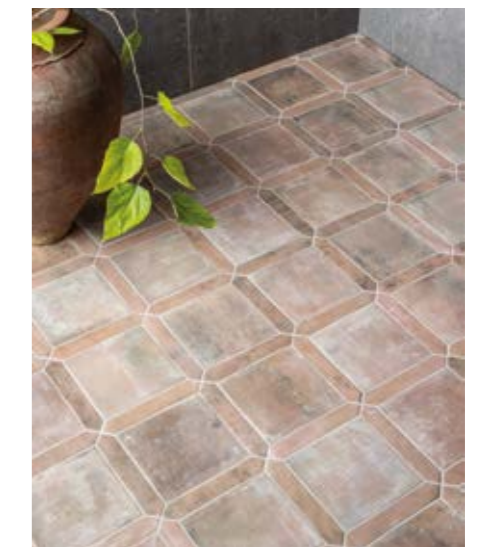

TOP Rosa Portugal Honed Marble **BOTTOM** Valencia Terra Matt Terracotta Effect Porcelain, Valencia Terra Matt Terracotta Effect Porcelain Picket